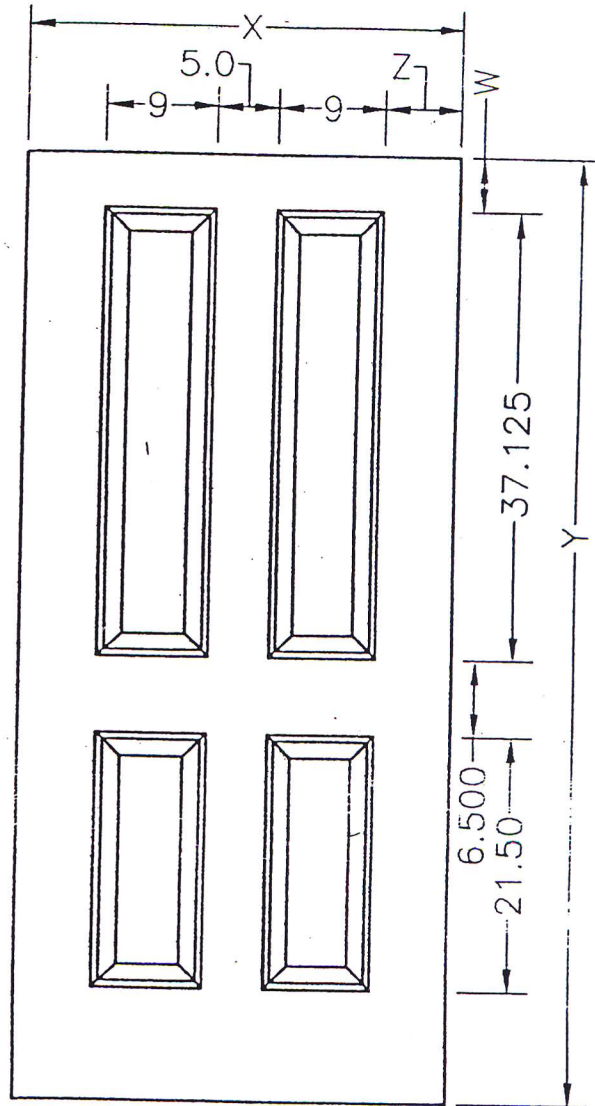

SAMUEL STAMPING TECHNOLOGIES
"your single source steel door solution"

COLONIAL 4 PANEL DOOR EMBOSS SPECIFICATIONS

"W" = _____
 "X" = _____
 "Y" = _____
 "Z" = _____

NOTES:

- Dimensions are shown in inches.
- "X" Dimensions to be specified by customer.

*drawings may not be to exact scale.

COLONIAL 4 PANEL DOOR EMBOSS		 SAMUEL STAMPING TECHNOLOGIES PHONE: (724) 981-5042 FAX: (724) 981-5857
DRAWN: DDC	SCALE: 1/16 SIZE	
CUST. NO.:	PART NO.:	
APPROVED:	SHT NO.: 1 OF 1	
DATE: 01/07/97	REV. NO.: 0	